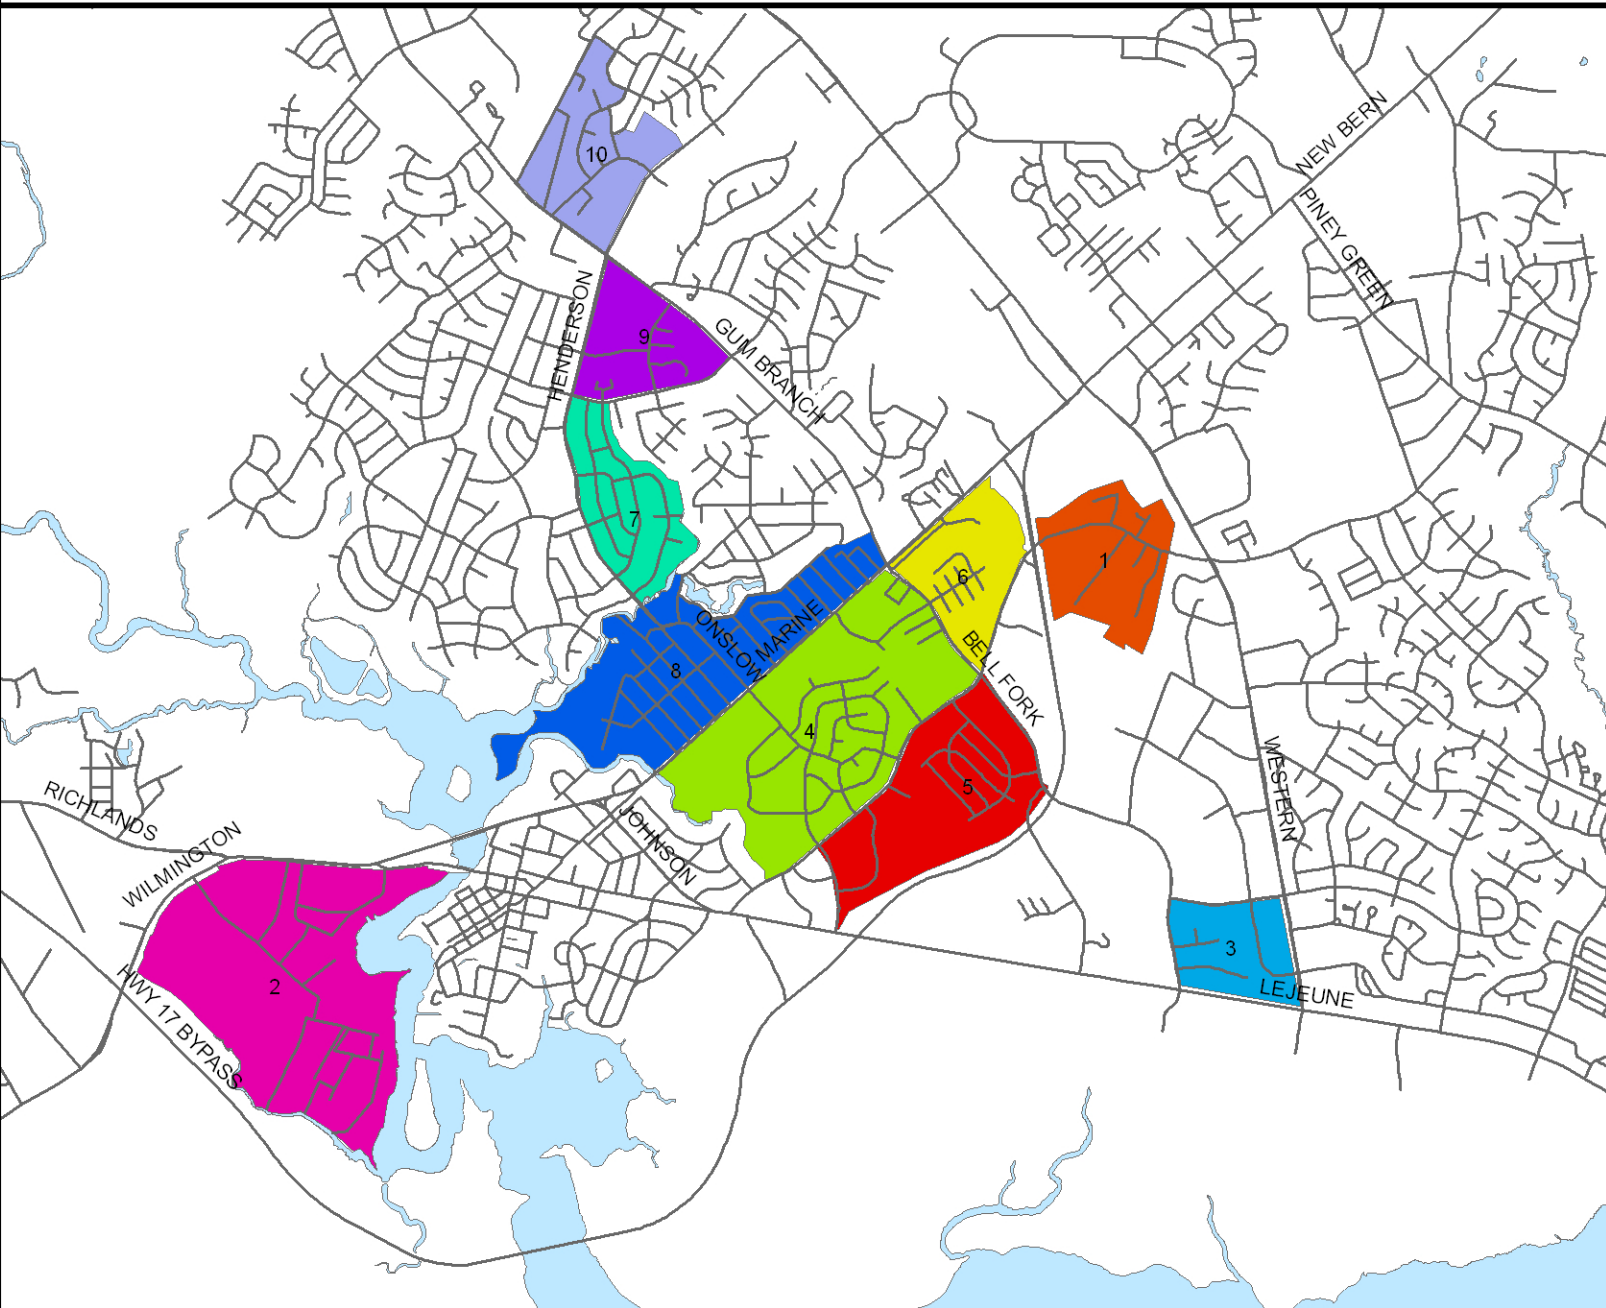

NEIGHBORHOOD PLANNING AREAS

EXHIBIT A

Neighborhood Planning Areas

- 1- Carver Dr/ Country Club Rd
- 2- Georgetown
- 3- Maypatch
- 4- New River/ Hargett St
- 5- Bell Fork
- 6- Market St/ Annie Ave
- 7- School St/ White St
- 8- Onslow Dr/ South Shore Dr
- 9- Doris Ave/ Henderson Ave
- 10- Cardinal Rd/ Sandy Dr

Disclaimer: This Map is intended to use for planning purposes only. City of Jacksonville or its individual departments are not liable for any data inaccuracies. Once again this map should not be used for any legal boundary determinations and data displayed on this map is collected from various different sources.