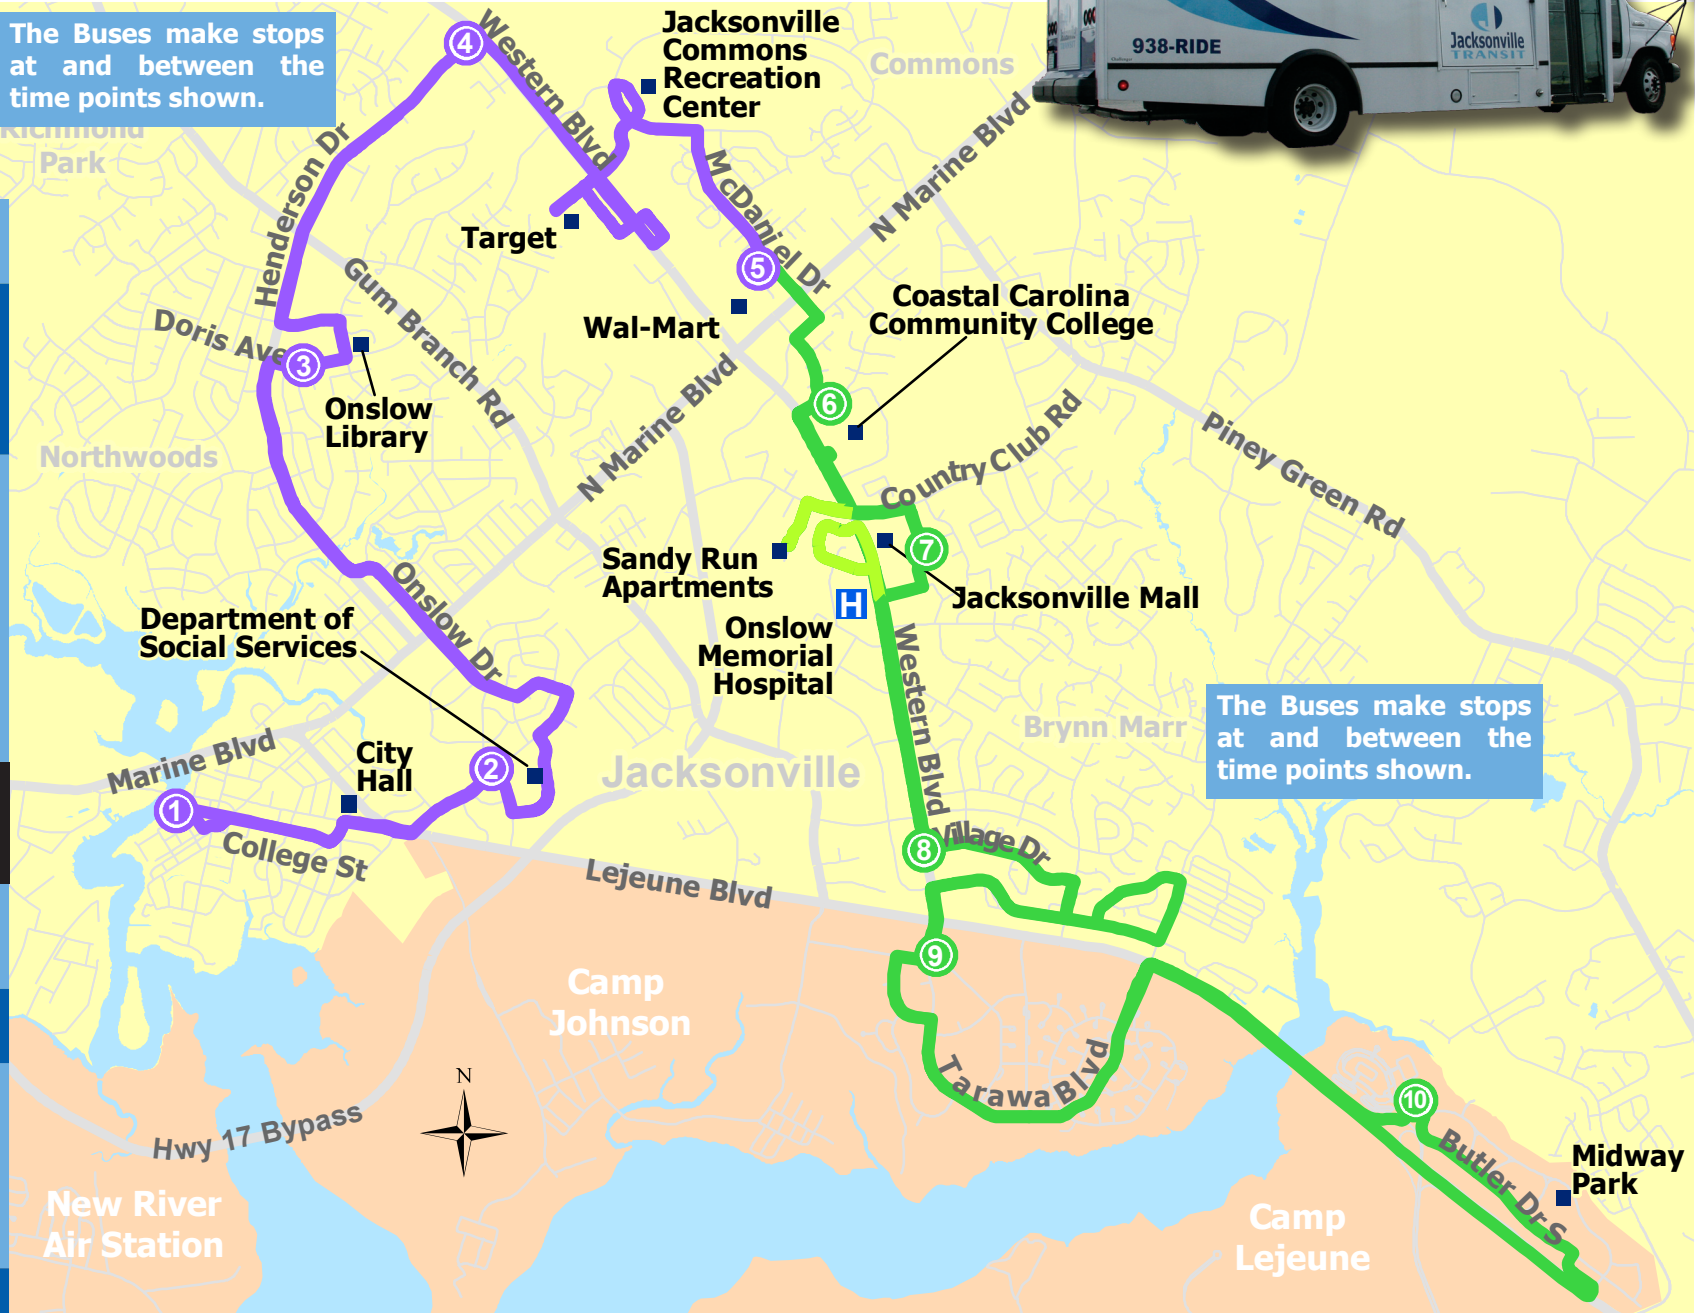

The Buses make stops at and between the time points shown.